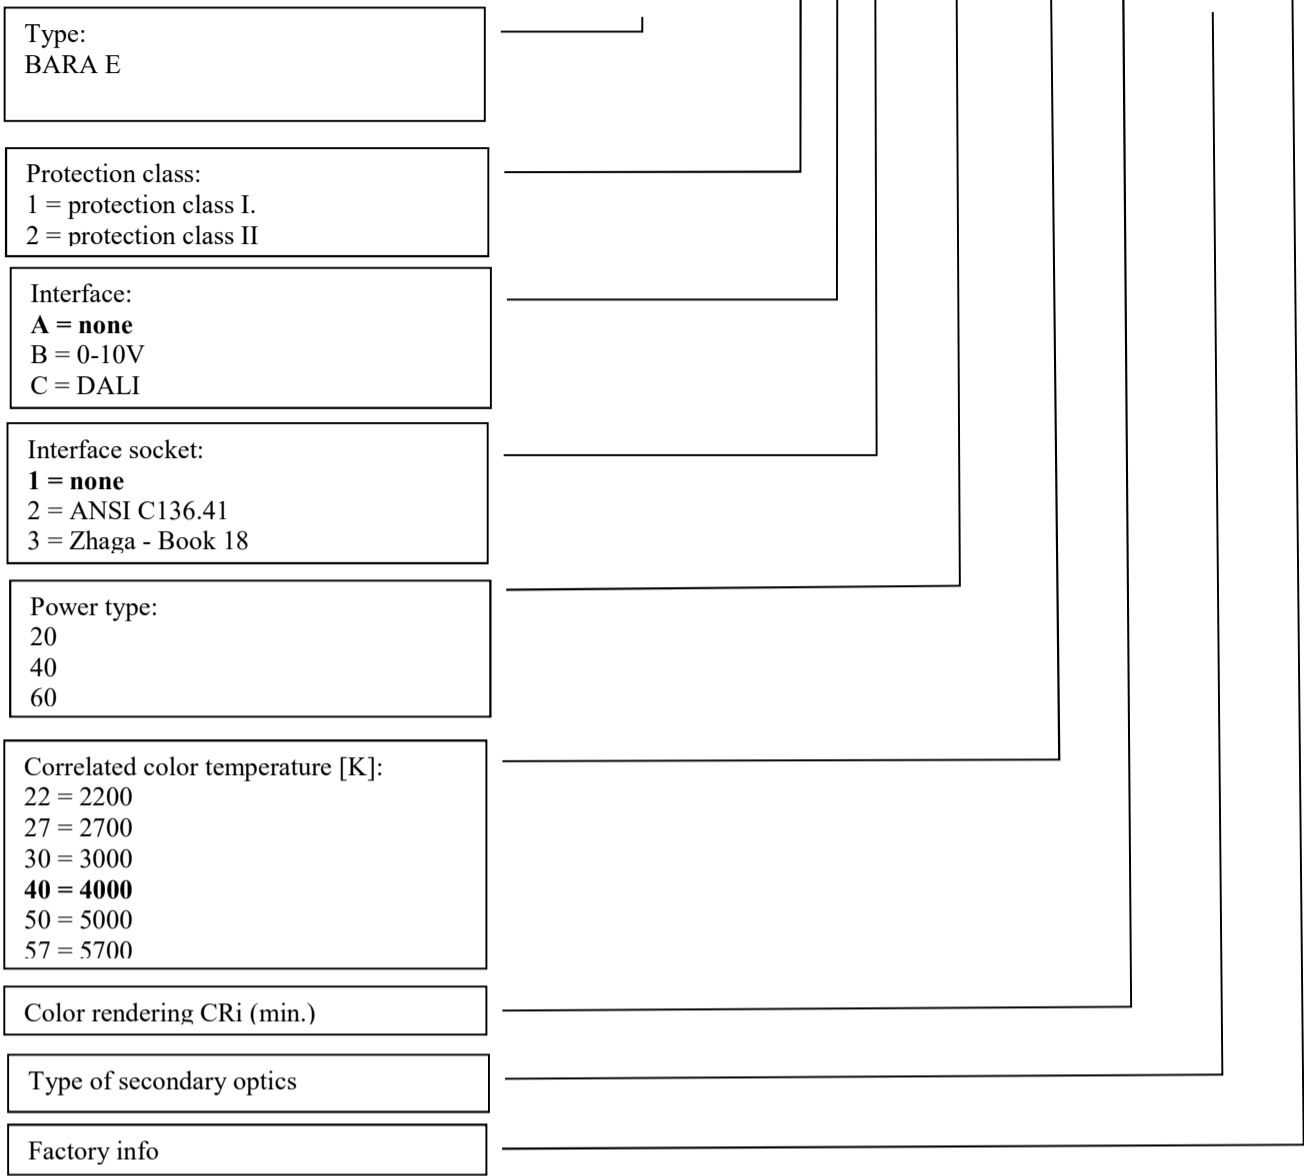

BARA E 2A1.20-4070-T2-xxx

standard configurations are highlighted in bold